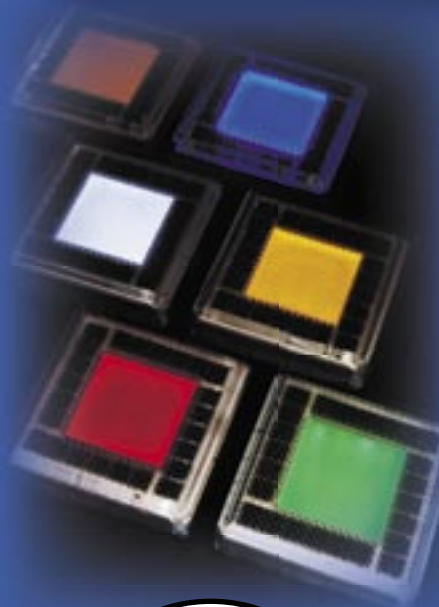

Connect the dots with SolarCap, the amazing new all-weather, solar powered outdoor lighting system.

- easily installs anywhere
- shines all night
- charges even in rain
- auto on-off light sensing
- clean solar energy
- self-contained design
- waterproof housing
- sturdy and safe
- maintenance free

- sidewalks
- stairways
- walkways
- driveways
- accents
- patios
- decks
- wall surfaces

SolarCap light emitting tile